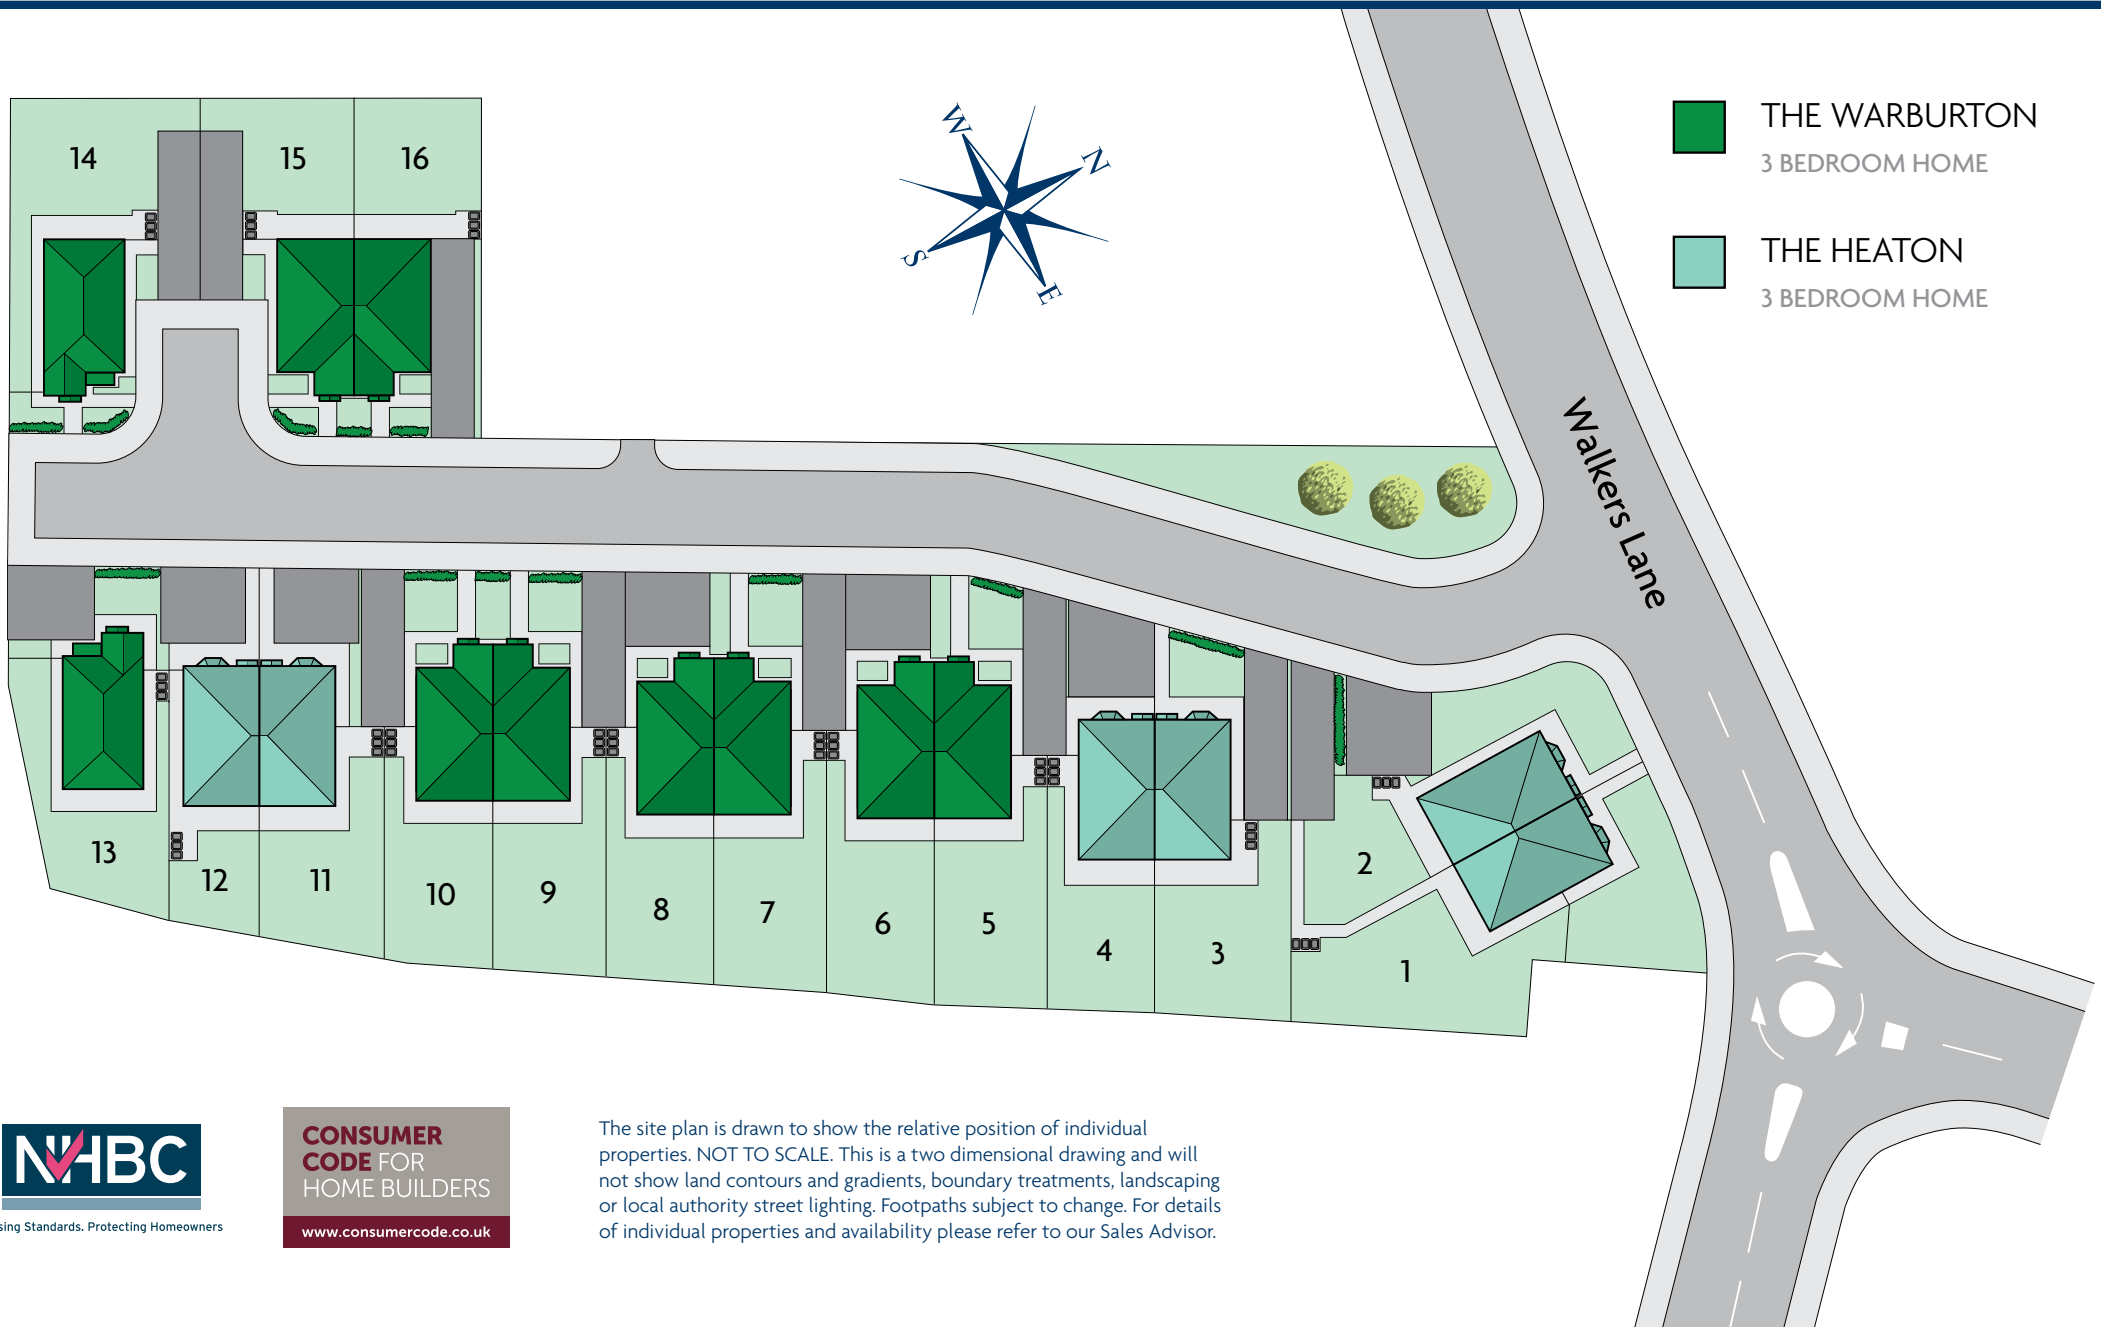

FOREST GREEN

SITEPLAN

-  THE WARBURTON
3 BEDROOM HOME
-  THE HEATON
3 BEDROOM HOME

The site plan is drawn to show the relative position of individual properties. NOT TO SCALE. This is a two dimensional drawing and will not show land contours and gradients, boundary treatments, landscaping or local authority street lighting. Footpaths subject to change. For details of individual properties and availability please refer to our Sales Advisor.